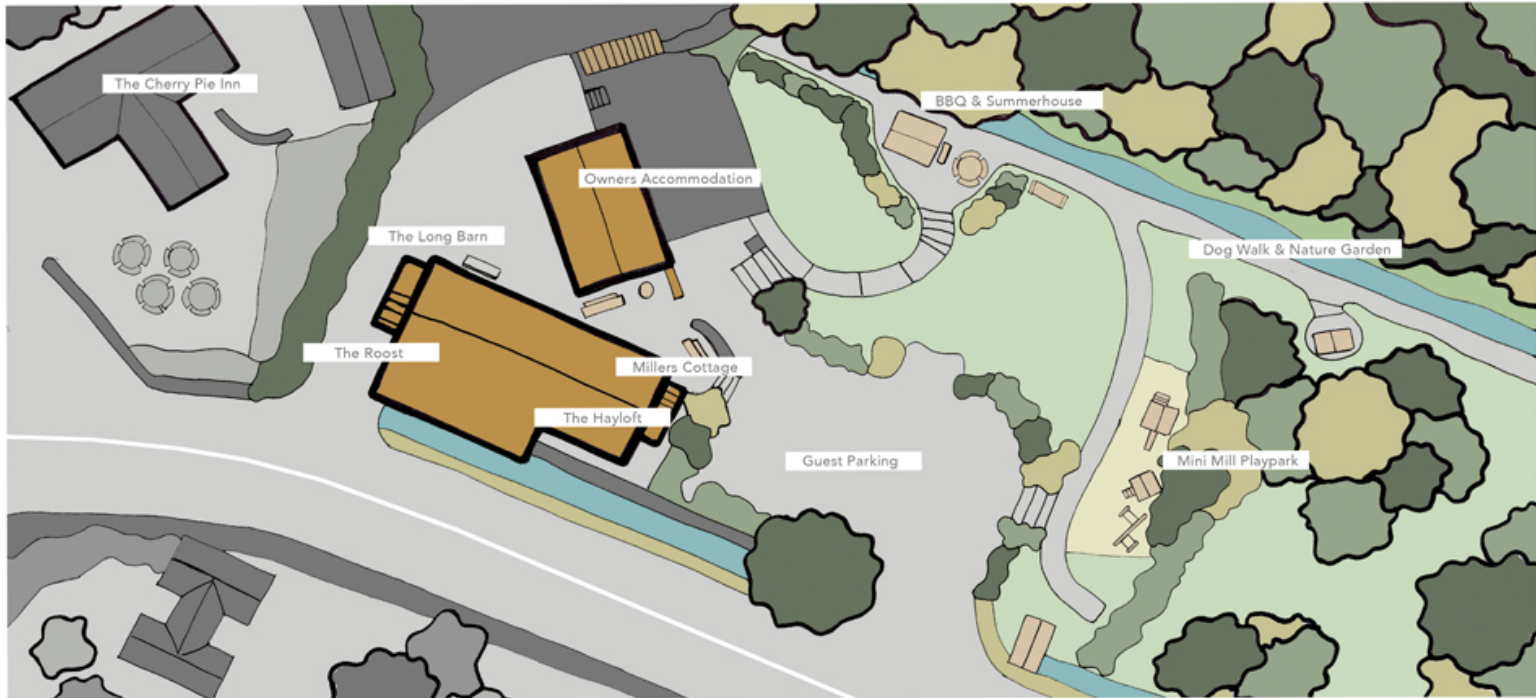

The Old Mill Map

View The Old Mill Holiday Cottages Map to see where each cottage is located and the location of onsite facilities

Gardens

Guests have access to large landscaped grounds with dedicated areas for dog walks, picnics & play!

Dog Walk

A dedicated short footpath along the old mill race - beside the woods and a small nature garden.

The 'Mini Mill'

The 'Mini Mill' Playpark is a favourite with our little guests. Equipped with a slide, climbing wall, tree house and swings

The Hayloft

Full of charm and character, this first floor, cosy cottage is a perfect retreat for couples (sleeps 2)

Millers Cottage

Well equipped & dog friendly, this comfortable ground floor cottage is ideal for two (sleeps 2 + infant)

The Long Barn

Spacious & dog friendly, two bedroom ground floor cottage (Double and twin bedrooms) Ideal for a family or friends sharing (sleeps 4)